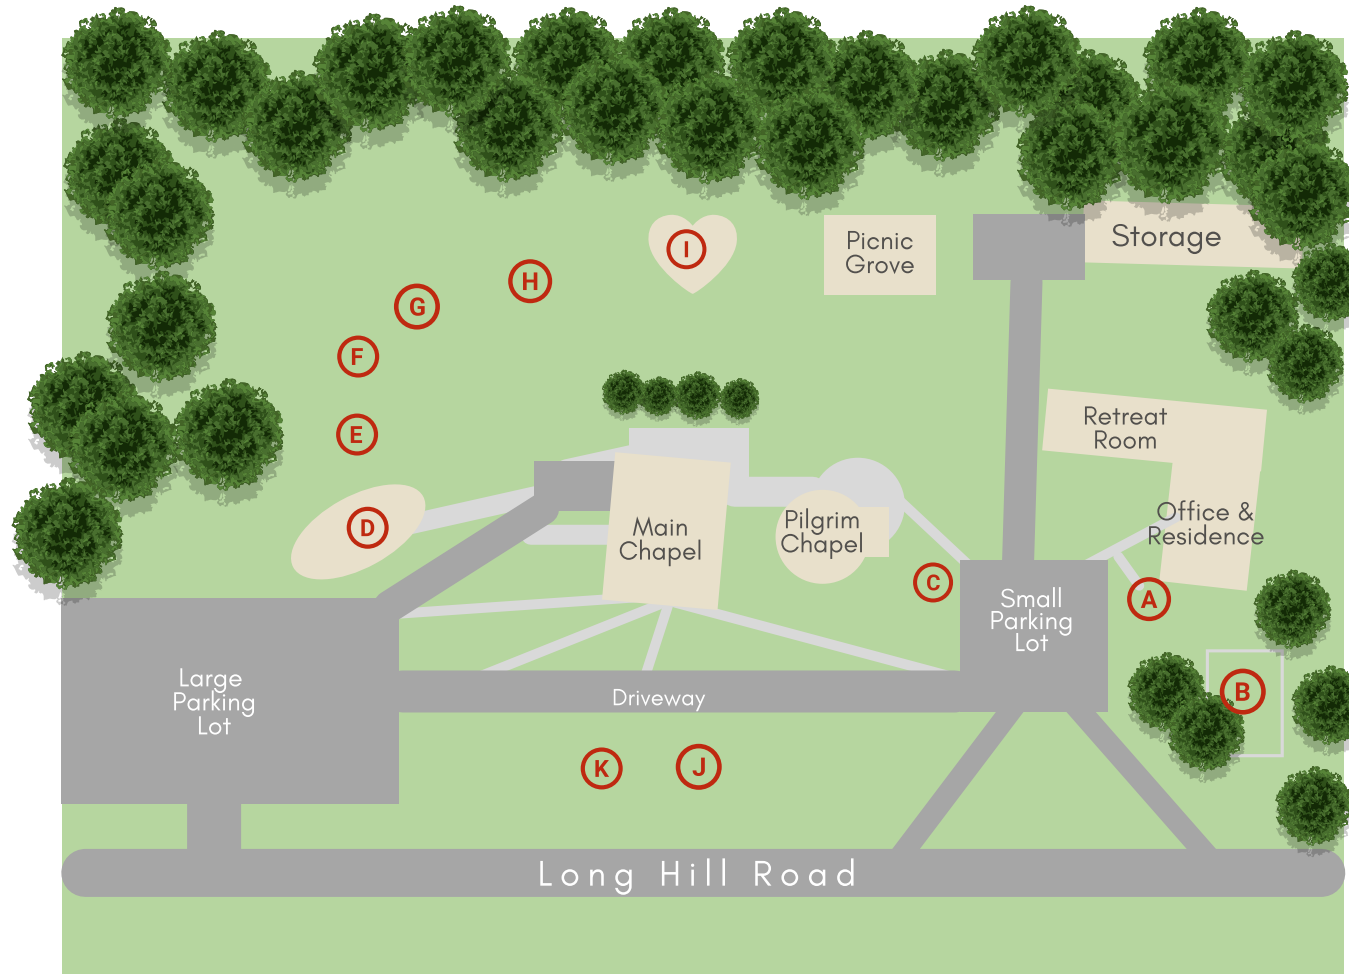

POINTS OF INTEREST

Sacred Ground Map

- A. Original Shrine Location
  - B. Stations of the Cross & Pieta
  - C. Blessed Virgin Mary
  - D. Tower of Remembrance
  - E. St. Anthony
  - F. St. Frances Cabrini
  - G. Crucifixion
  - H. St. Anne and Mary
  - I. Our Lady of Fatima
  - J. Saint Joseph the Worker
  - K. Mission Cross
2. Lower Level
- L. Gift Shop
  - M. Faith Room
  - N. Hope Room
  - O. Our Lady of Velankanni
  - P. Auditorium
  - Q. Pilgrim Chapel (under construction)
    *Life of Saint Joseph Mosaic

1. Upper Level
- R. St. Joseph Statue
  - S. Holy Family
  - T. Ambo
  - U. St. Joseph Icon
  - V. St. Joseph holding the Child Jesus
  - W. Tabernacle
  - X. Stations of the Cross
  - Y. Our Lady of Fatima
  - Z. Communion of Saints

WELCOME

Since its establishment nearly 100 years ago by Fr. Thomas Augustine Judge, C.M. the founder of the Missionary Servants of the Most Holy Trinity, the Shrine of Saint Joseph has served as a tranquil, beautiful, and sacred place of welcome for thousands of pilgrims and visitors

and has become a vibrant, mission-centered spiritual home for many. You are most welcome to explore all the beauty the Shrine of Saint Joseph offers during your visit. The Main Chapel features floor-to-ceiling windows overlooking the beauty of God's creation with a view of the statue of St. Joseph holding the Child Jesus located on the veranda.

Sacred Ground M A P

The interior of the Chapel features hand-carved pews, altar, ambo, tabernacle, and the Holy Family these features remind of the work of Saint Joseph as a carpenter and the dignity of work for all people. Just off the Chapel is the **Communion of Saints Hallway**. There you can light a candle for a special prayer request.

We are blessed to have a **Gift Shop** that is staffed by a wonderful group of Sisters that bring joy and peace to all that visit. The Shrine will soon be home to a beautiful and unique **Pilgrim Chapel** that will feature the exquisite nine by eight-foot **Life of St. Joseph** mosaic by Austrian artist Leopold Forstner and a wood reciprocal roof that draws one's heart toward heaven. The sacred grounds of the Shrine are located on 44 acres and offer many statues, grottos, and places for quiet reflection and prayer. Included are the Stations of the Cross & Pieta and the Path of Saints that include Saints Anthony and Frances Cabrini dedicated to immigrants, the Crucified Christ, Saint Anne with the Child Mary, and Our Lady of Fatima. Among its other moving features, the Shrine's **Tower of Remembrance**, composed of beams from New York City's World Trade Center, perpetually honors the victims of the 9/11 terrorist attacks and their families. On the front lawn **Saint Joseph the Worker** and the **Mission Cross** sits at the top of the hill overlooking the community as a symbol of welcome for all people.

Each day, the Shrine of St. Joseph welcomes individuals and groups of all backgrounds and cultures seeking to encounter the holy presence of God in serenity and peace. Its clergy, staff, and volunteers invite pilgrims and guests to experience God's presence and preserve and deepen their faith within the transcendent beauty of the Shrine of St. Joseph.

The Shrine of St. Joseph: God's Presence, Your Peace.