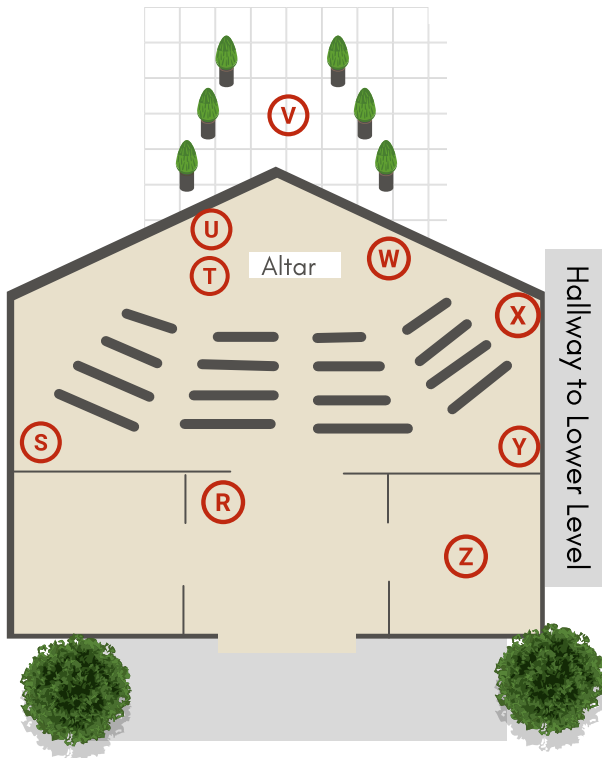

SCAN CODE TO SIGN UP!

Main CHAPEL

Hallway to Lower Level

MASS AND SACRAMENTAL SCHEDULE

Saturday
5:30 pm - Vigil Mass - Chapel *English*
2nd, 4th, and 5th Sat.
Our Lady of Good Health - Chapel 1st Sat.
Santo Niño Filipino - Chapel on the 3rd Sat.

Sunday
8:00 am Chapel *English*
9:45 am Chapel (Emmaus Christian Community)
9:45 am Auditorium *Spanish*
11:45 am Chapel *Spanish*
6:00 pm Chapel 4th Sun. *Portuguese*

Daily
8:00 am Mon., Wed., Fri., Sat.- Chapel *English*
5:30 pm Tues., Wed. & Thurs. - Chapel *English*
7:00 pm Wed. - Chapel *Spanish*
12:00 noon Recovery Mass 2nd Sat. of the month

Adoration of the Blessed Sacrament
1:30-3:30 pm Mon., Tues., Thurs., Fri. - Chapel
9:00 am-5:00 pm Wed. - Chapel

Confessions
1:30-3:30 pm daily in Hope Room

Devotion to Saint Joseph
Sundays in the Chapel at 3:00 pm *English*
1st Sunday at 6:00 pm *Spanish*

Shrine of Saint Joseph
Missionary Servants of the Most Holy Trinity
1050 Long Hill Rd | Stirling, NJ 07980
shrineofsaintjoseph.com | 908.647.0208